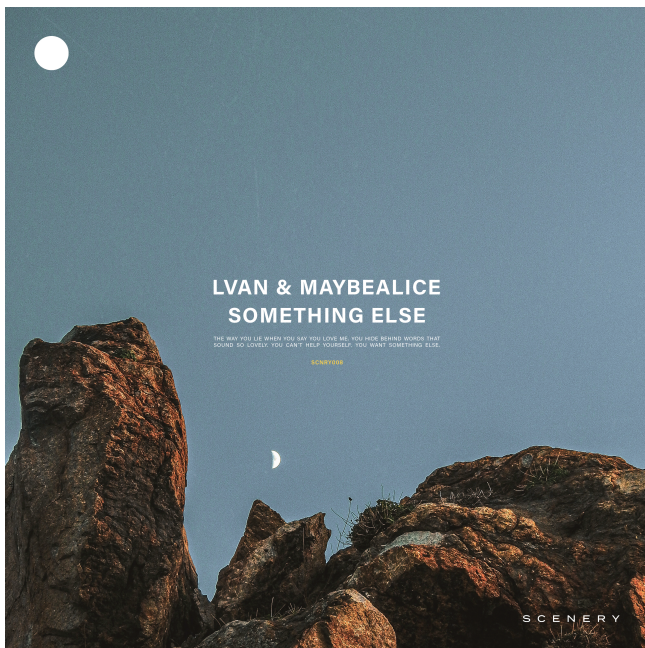

PRESS RELEASE SOMETHING ELSE

SCENERY IS AN INDEPENDENT LABEL DEDICATED TO DEEP HOUSE MUSIC AND VISUAL AESTHETICS. CAREFULLY CURATED AND PRESENTED BY ARTISTS. ESTABLISHED IN 2023.

LVAN & MAYBEALICE

While their previous collaboration will soon exceed 10 million streams, we are proud to present Something Else as the follow-up for LVAN & maybealice. Their signature sound, consisting of a smooth and understated production and fragile vocal lines, creates an immediate sense of calm with a hint of melancholy. In essence, Something Else is a sublime fusion of electronic synths and acoustic elements - an intimate conversation between synthetic and human emotion.